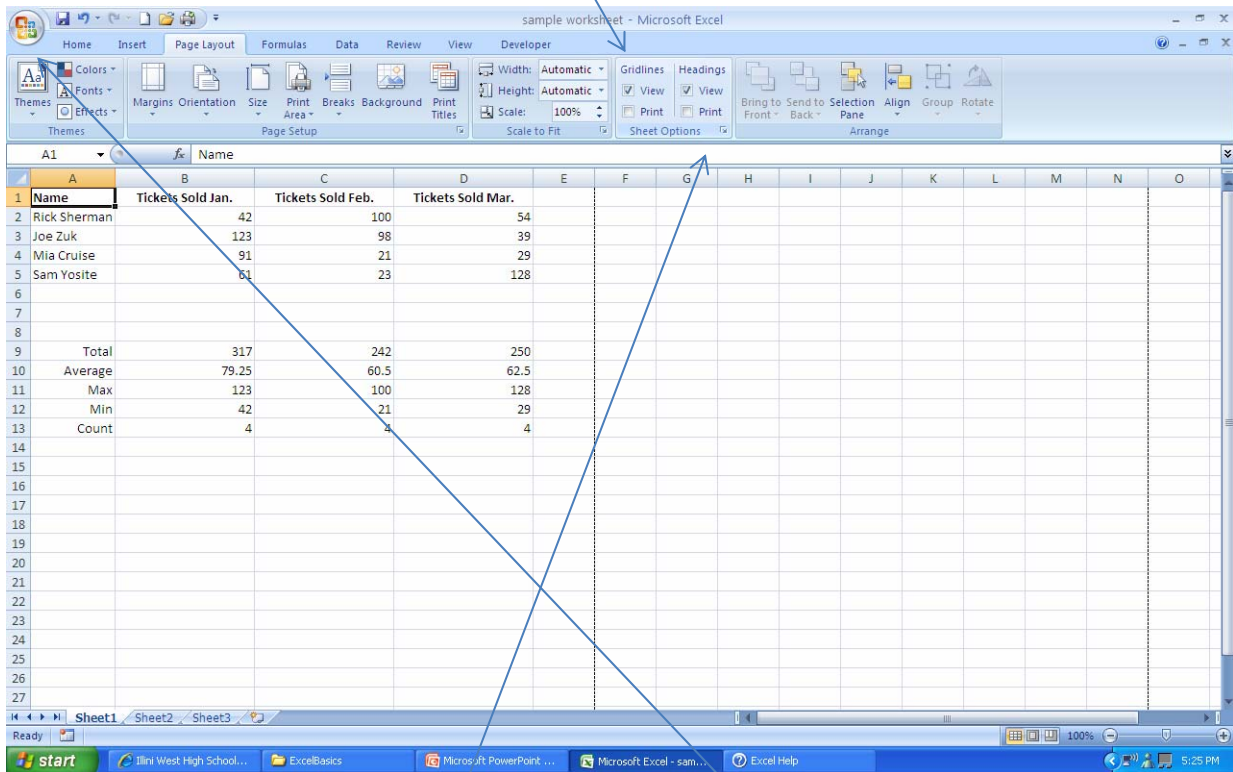

MS Excel - Show Gridlines / Headers

Choose **Page Layout** tab, and **Sheet Options** to access the **Gridlines** and **Header** buttons. The **View** option allows you to see it on your monitor, while the **Print** option allows you to print.

MICROSOFT EXCEL 2007 BASIC TIP SHEET

Presented by: Theresa Twaddle, Business Teacher
Illini West High School District #307
Carthage, IL – July 2009

Clicking the **Sheet Options** dialog box launcher allows you to access more options. If you want to change the color of your gridlines, you have to do this in **Excel Options-Advanced** category through the **Office** button.